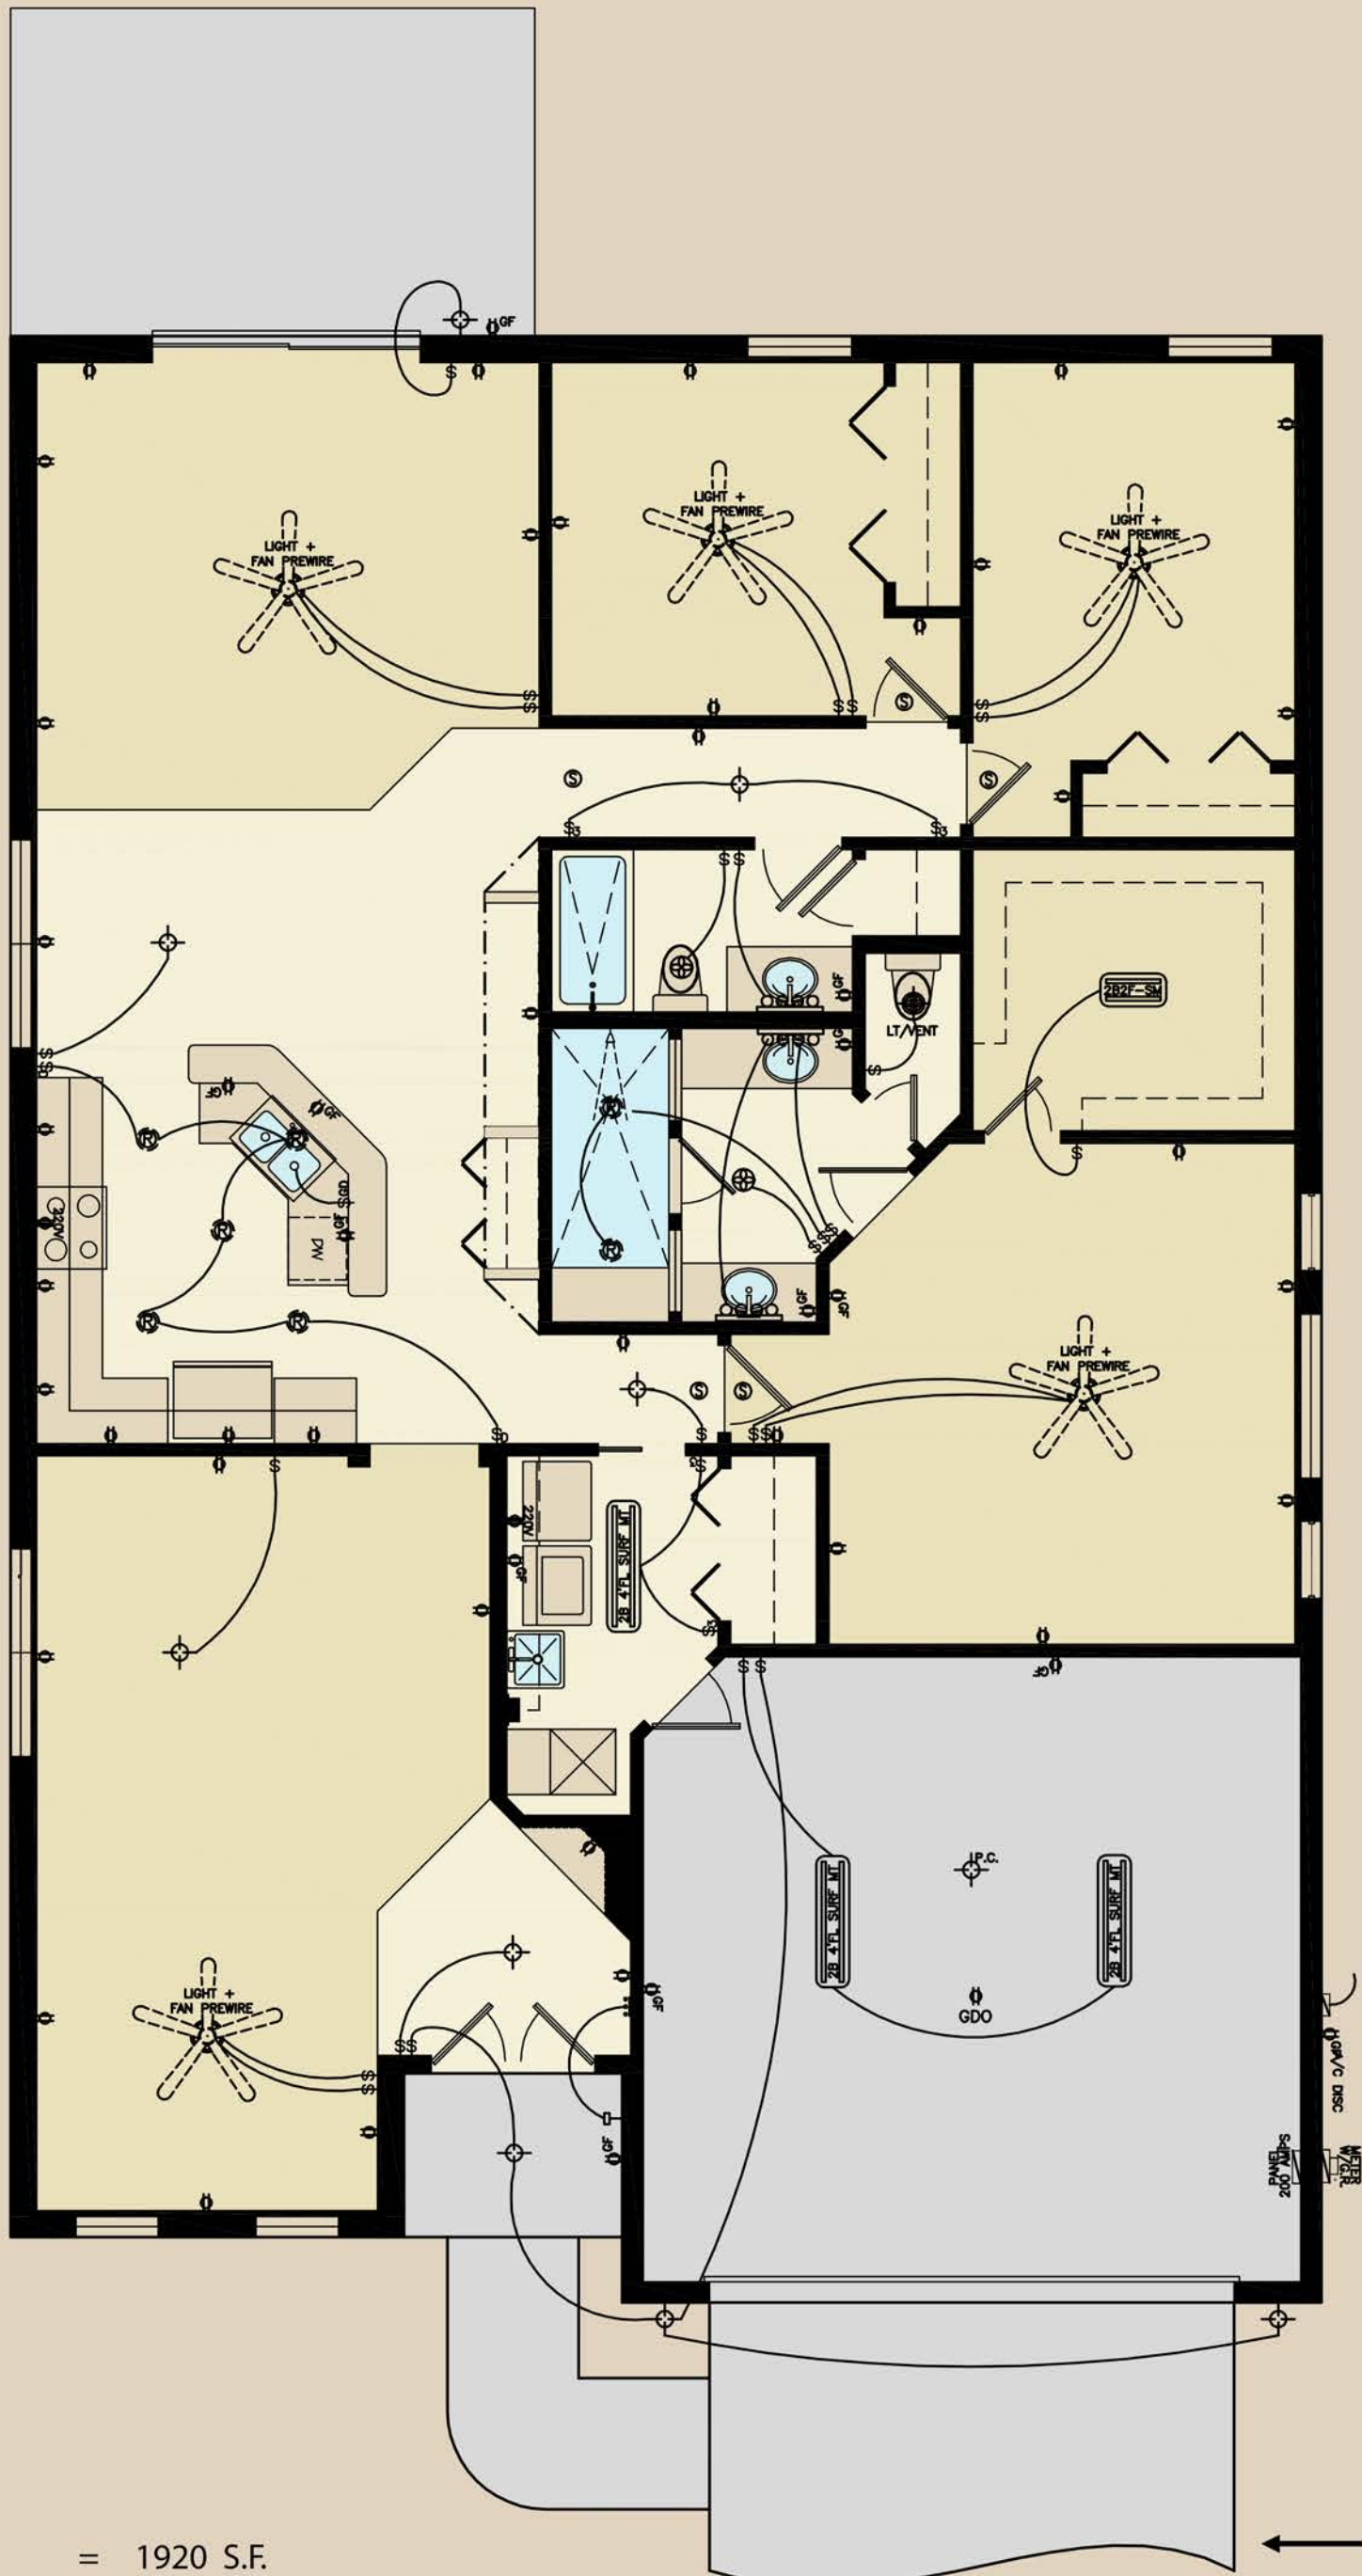

The Adalia

LIVING AREA	=	1920 S.F.
GARAGE	=	409 S.F.
LANAI	=	33 S.F.
TOTAL AREA	=	2362 S.F.