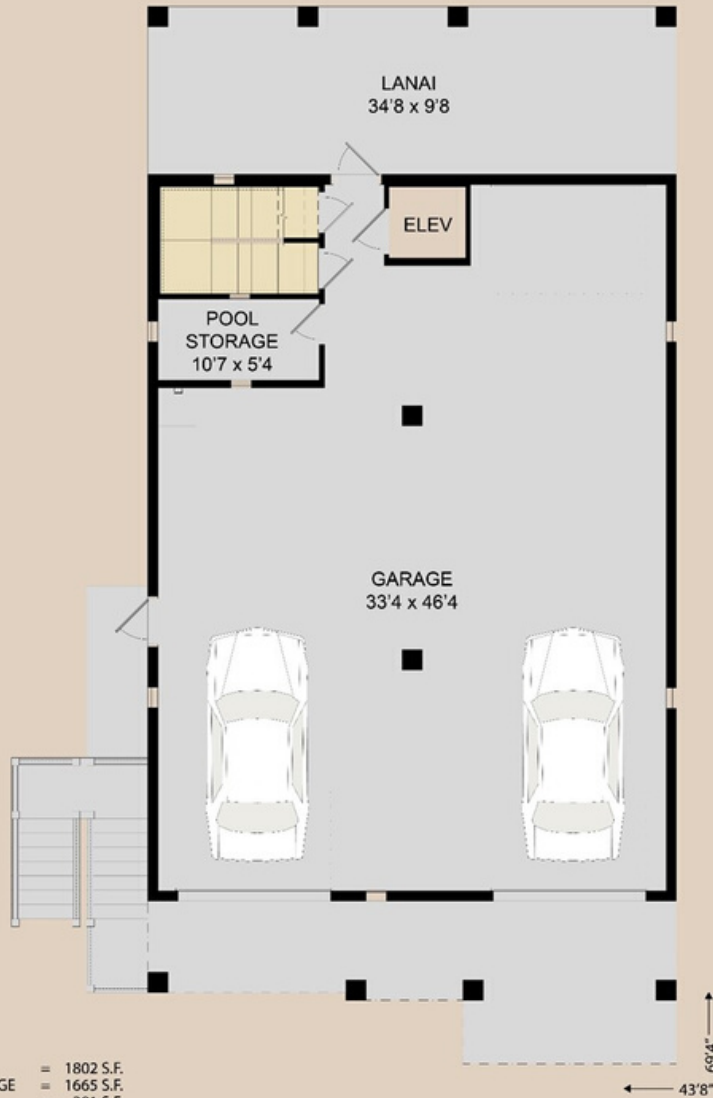

The Deboruah Lynn

LIVING AREA	=	1802 S.F.
GARAGE/STORAGE	=	1665 S.F.
LANAI	=	381 S.F.
FRONT PORCH	=	127 S.F.
TOTAL AREA	=	3844 S.F.