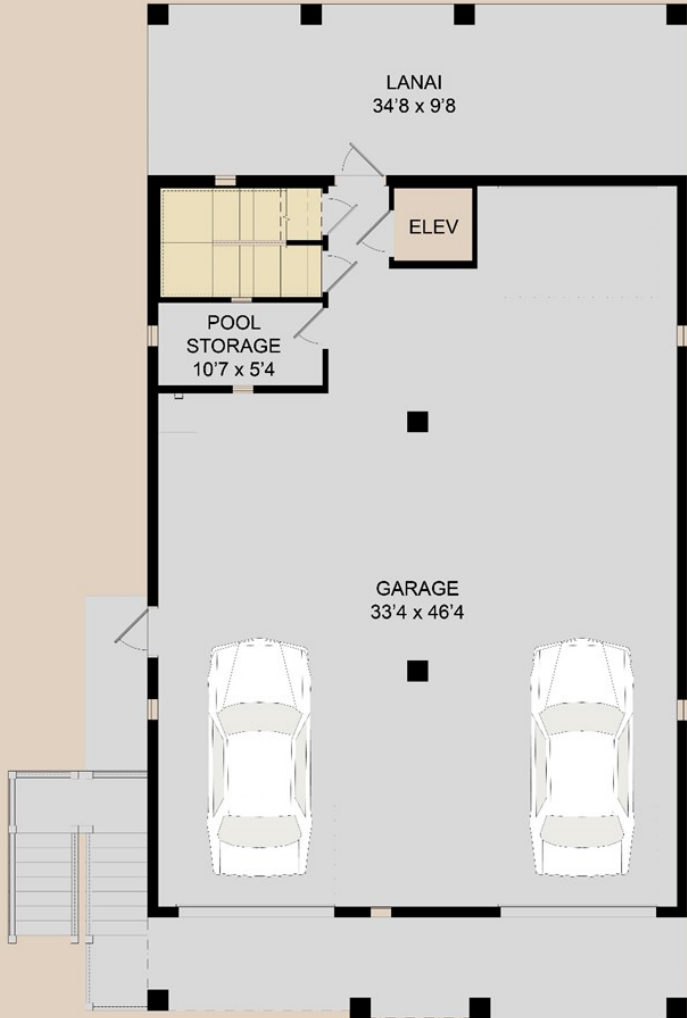

The Deboroah Lynn

- LIVING AREA = 1802 S.F.
- GARAGE/STORAGE = 1665 S.F.
- LANAI = 381 S.F.
- FRONT PORCH = 127 S.F.
- TOTAL AREA = 3844 S.F.

69'4"
43'8"

69'4"
43'8"