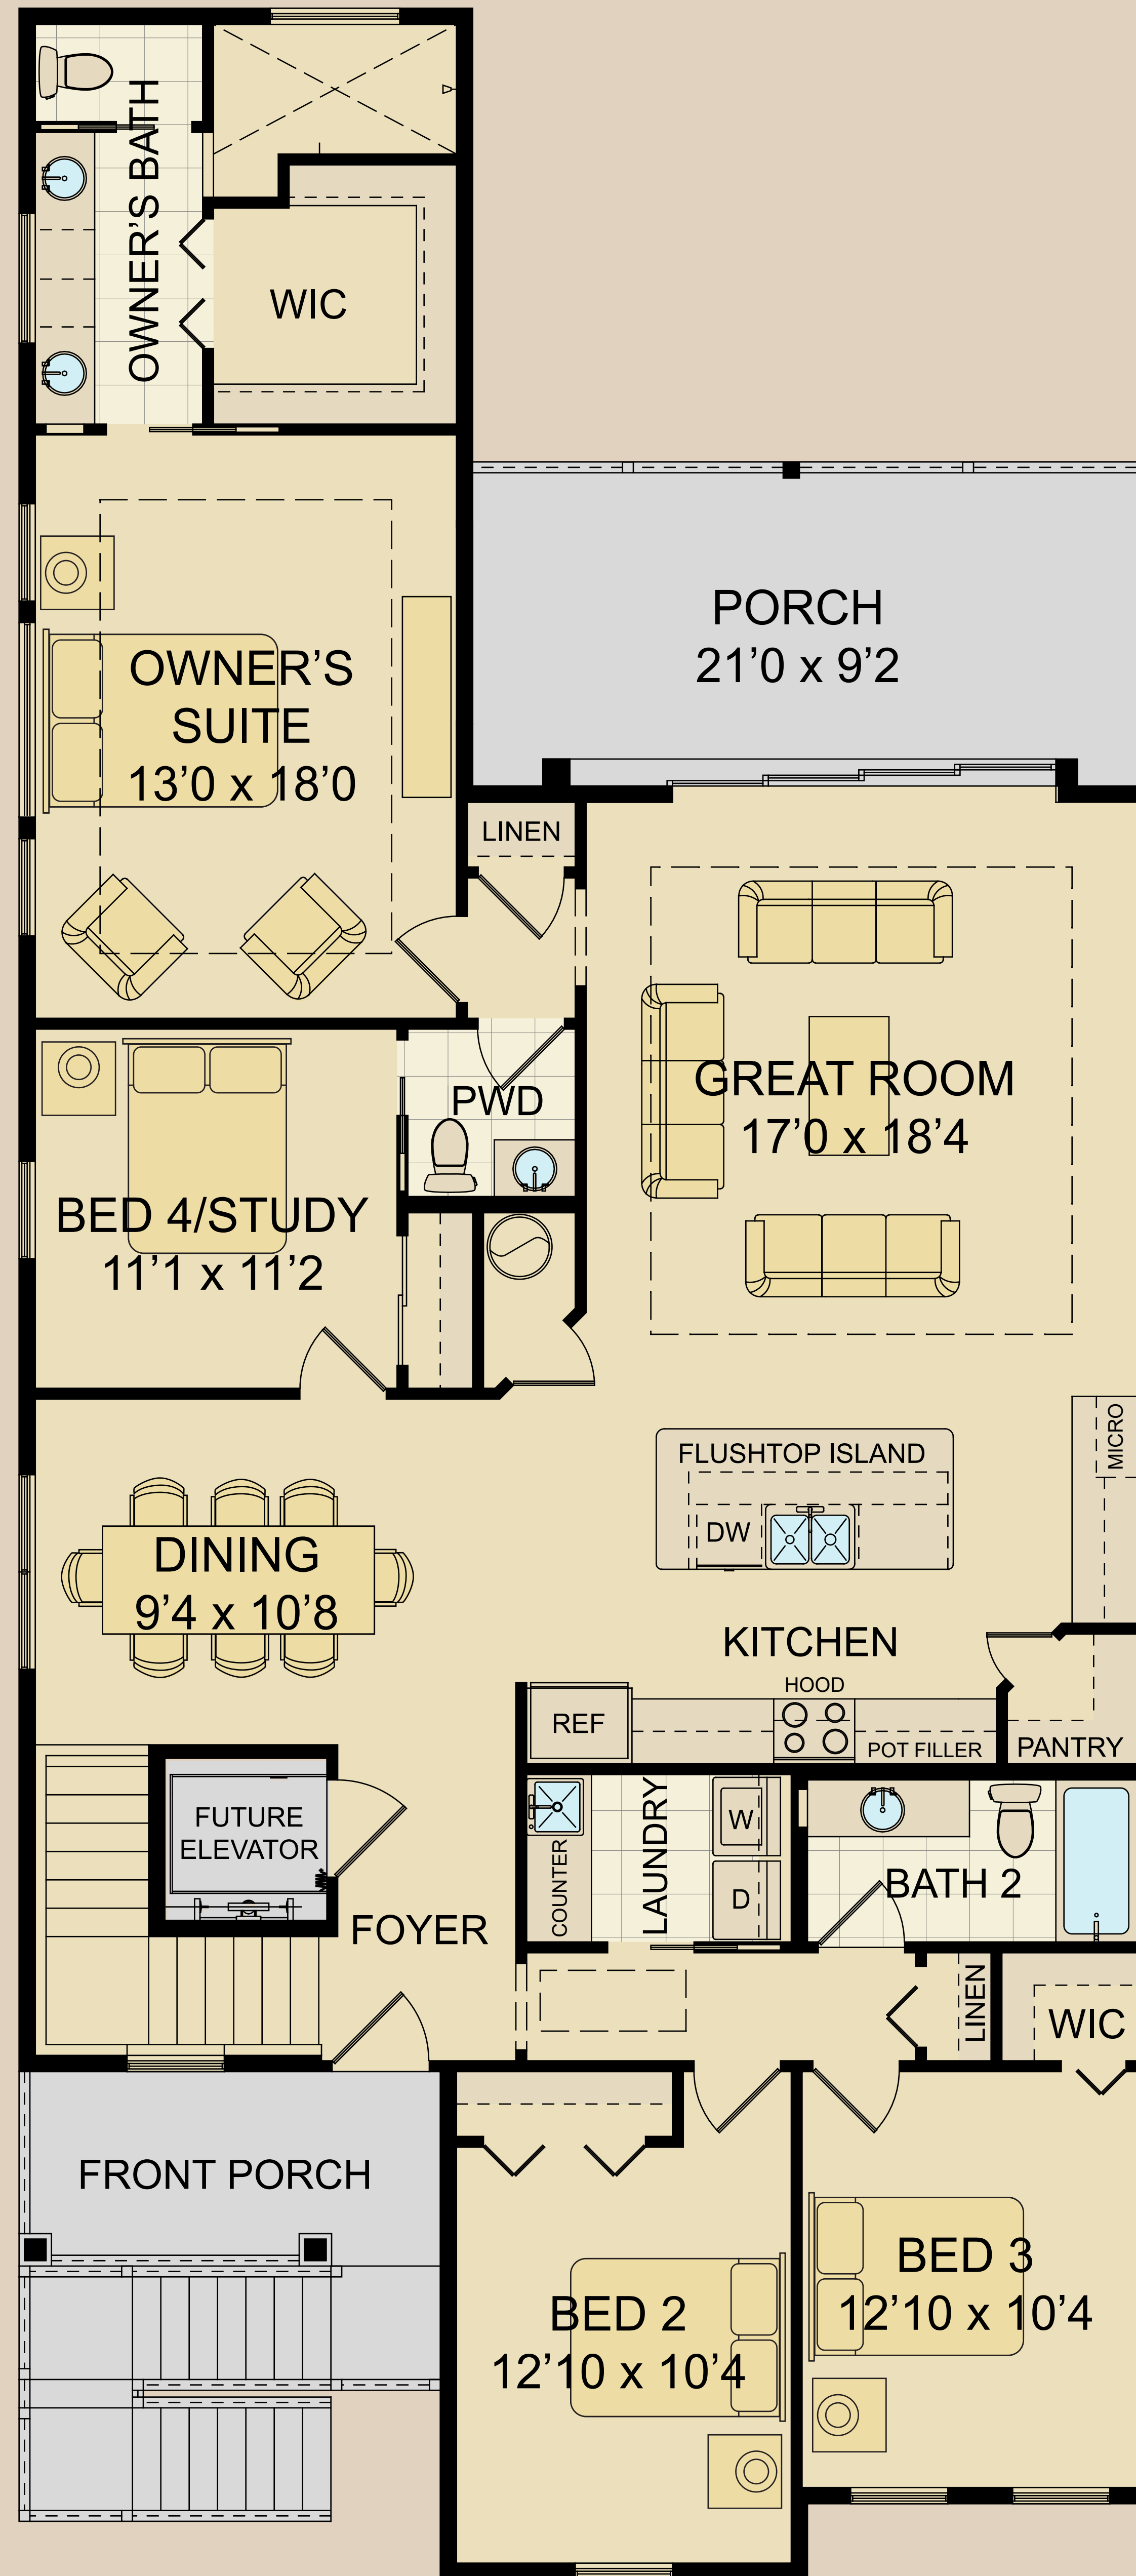

The Madison Ann

LIVING	= 1974 S.F.
GARAGE	= 1733 S.F.
LANAI	= 546 S.F.
R. PORCH	= 210 S.F.
ENTRY	= 78 S.F.
TOTAL	= 4541 S.F.

79'-4"
35'-0"

The Madison Ann

LIVING	= 1974 S.F.
GARAGE	= 1733 S.F.
LANAI	= 546 S.F.
R. PORCH	= 210 S.F.
ENTRY	= 78 S.F.
TOTAL	= 4541 S.F.

79'-4"
35'-0"