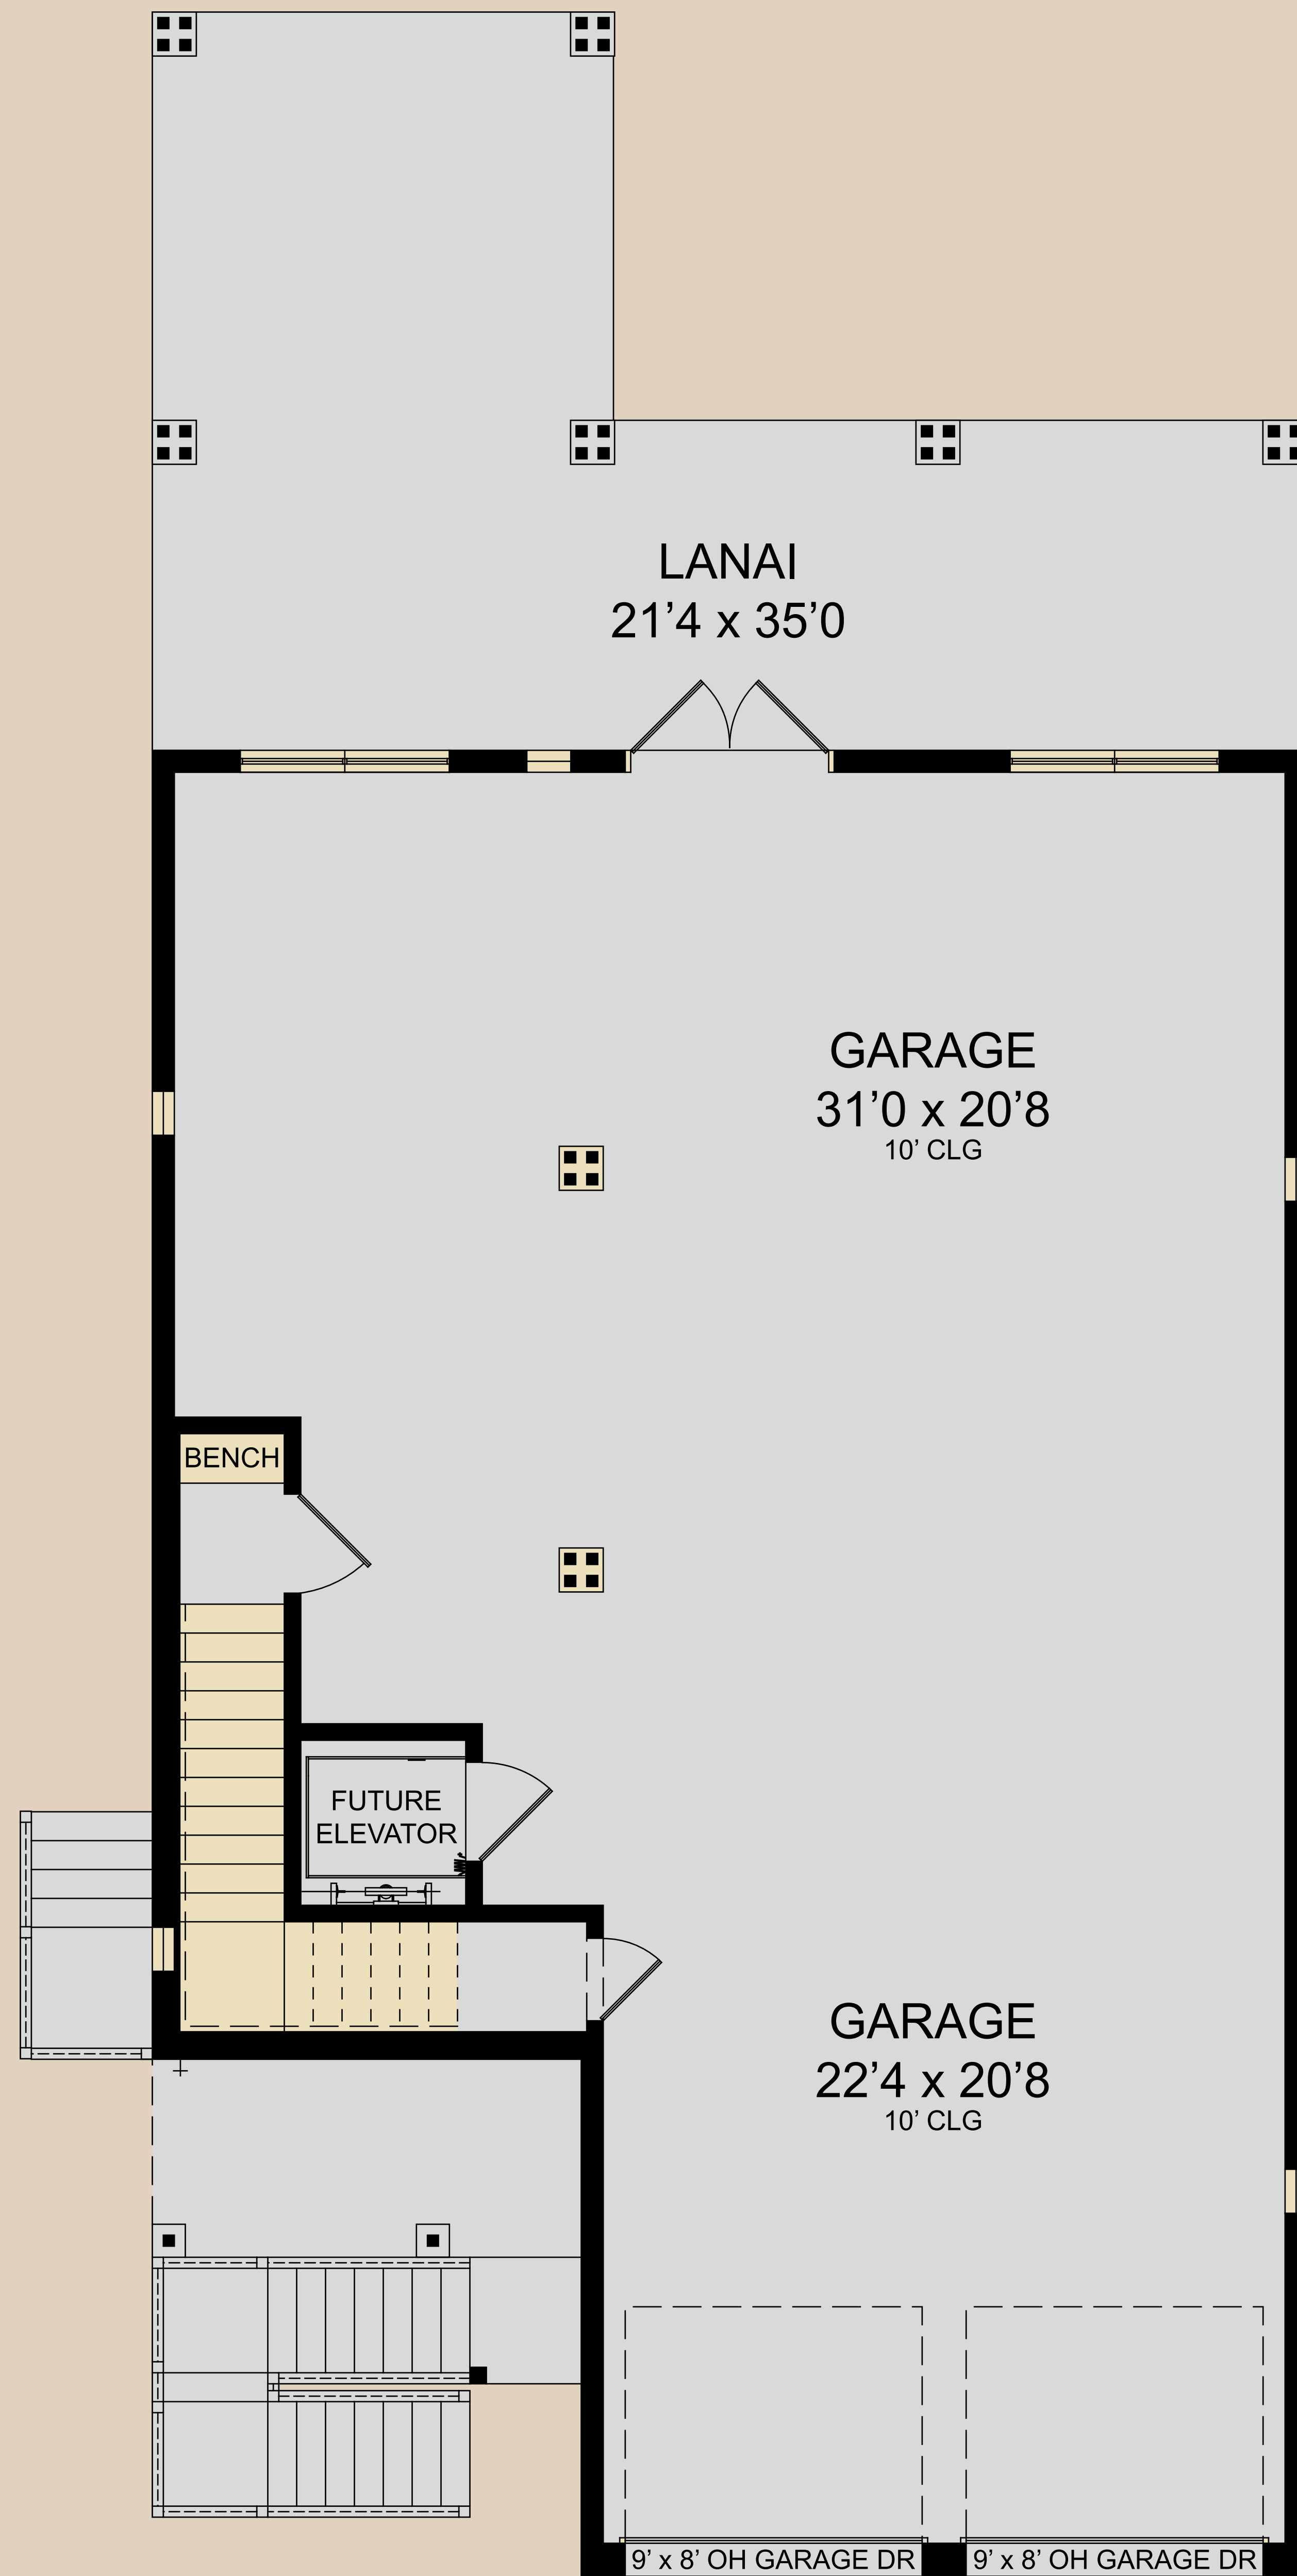

The Madison Ann

LIVING	= 1974 S.F.
GARAGE	= 1733 S.F.
LANAI	= 546 S.F.
R. PORCH	= 210 S.F.
ENTRY	= 78 S.F.
TOTAL	= 4541 S.F.

79'-4"
35'-0"

The Madison Ann

LIVING	= 1974 S.F.
GARAGE	= 1733 S.F.
LANAI	= 546 S.F.
R. PORCH	= 210 S.F.
ENTRY	= 78 S.F.
TOTAL	= 4541 S.F.

79'-4"
35'-0"